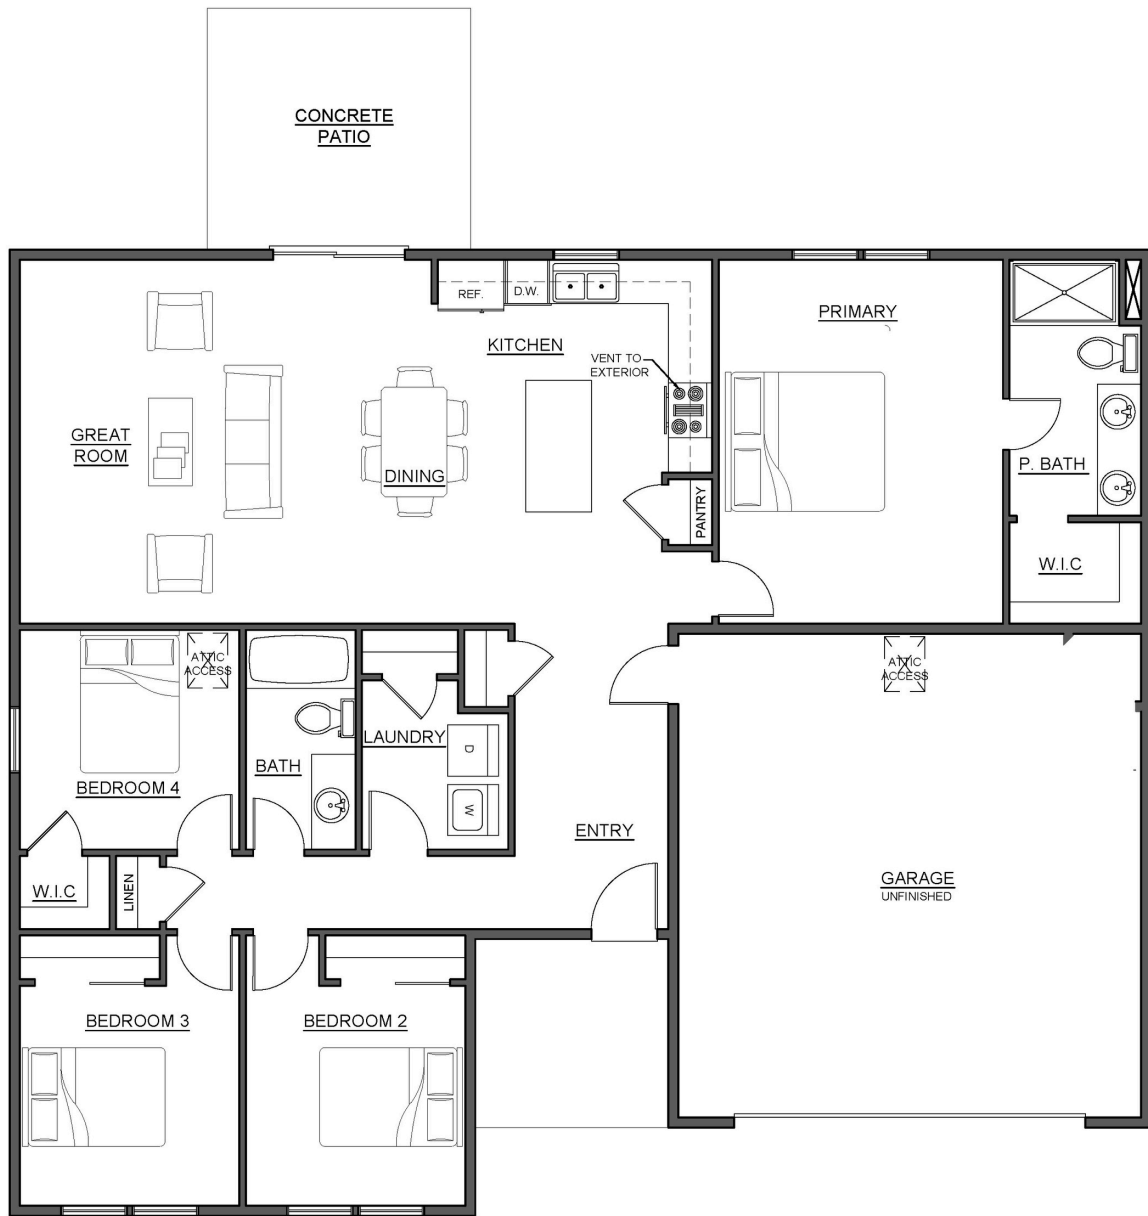

# THE POPLAR

- 1600 Sq. Ft.
- 4 Bedrooms, 2 Baths