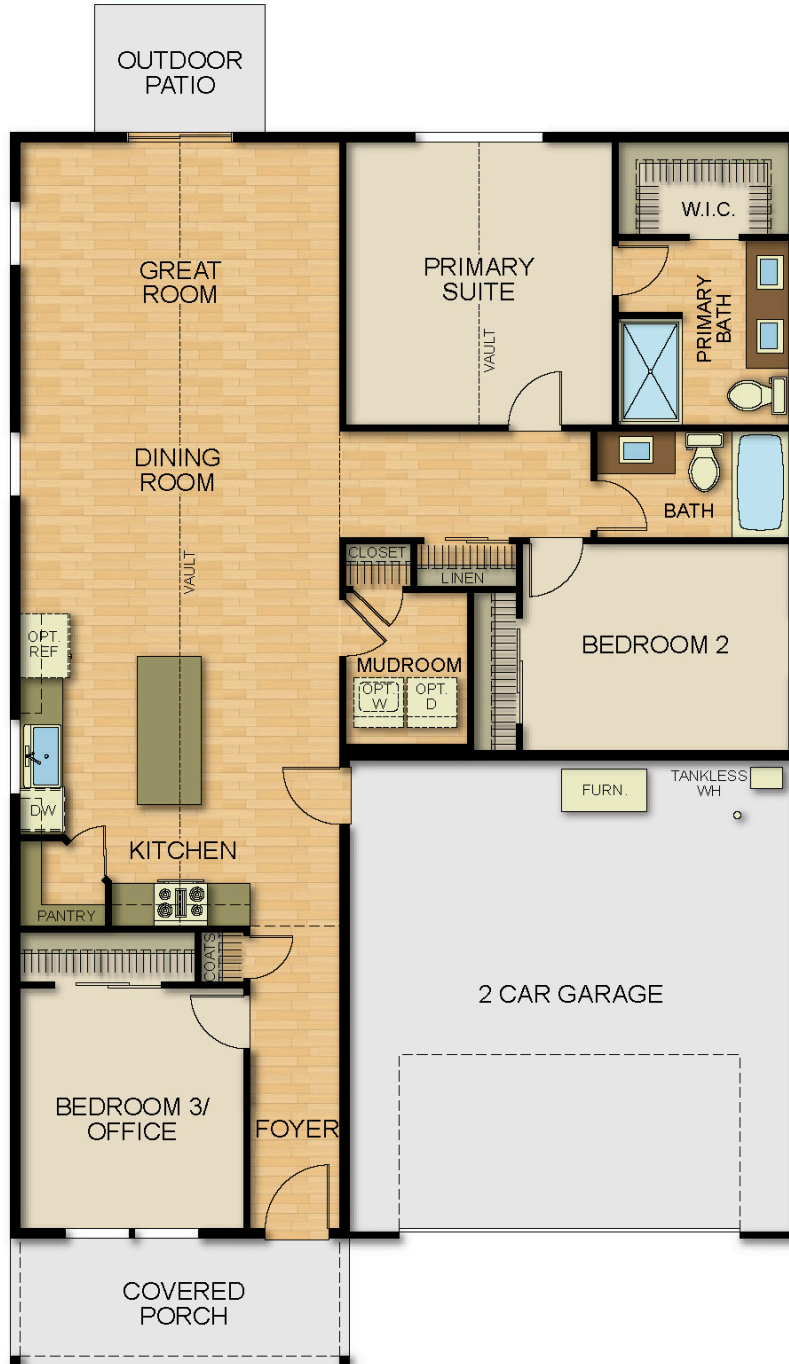

# THE DAHLIA

- 1450 Sq. Ft.
- 3 Bedrooms, 2 Baths